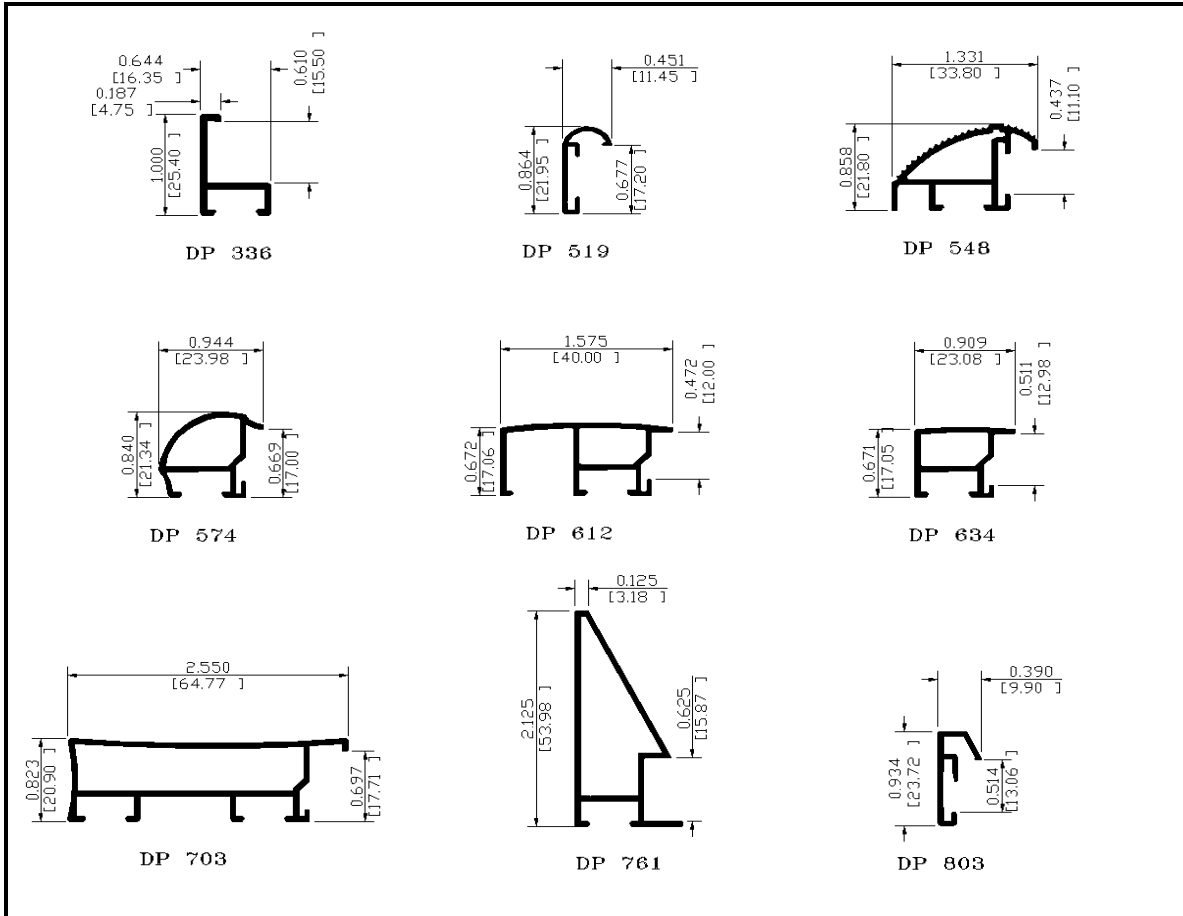

CUSTOM ORDER PROFILES

MINIMUM ORDER QUANTITIES

	DP336	DP519	DP574	DP612	DP634	DP703	DP761	DP803	DP548
FT	7000	13000	6000	5000	6300	3000	3500	10500	4500
MT	2150	4000	1830	1525	1900	900	1000	3200	1400

Please note, these profiles are not standard stock items and require approximately 6 - 8 weeks production lead time from receipt of order.